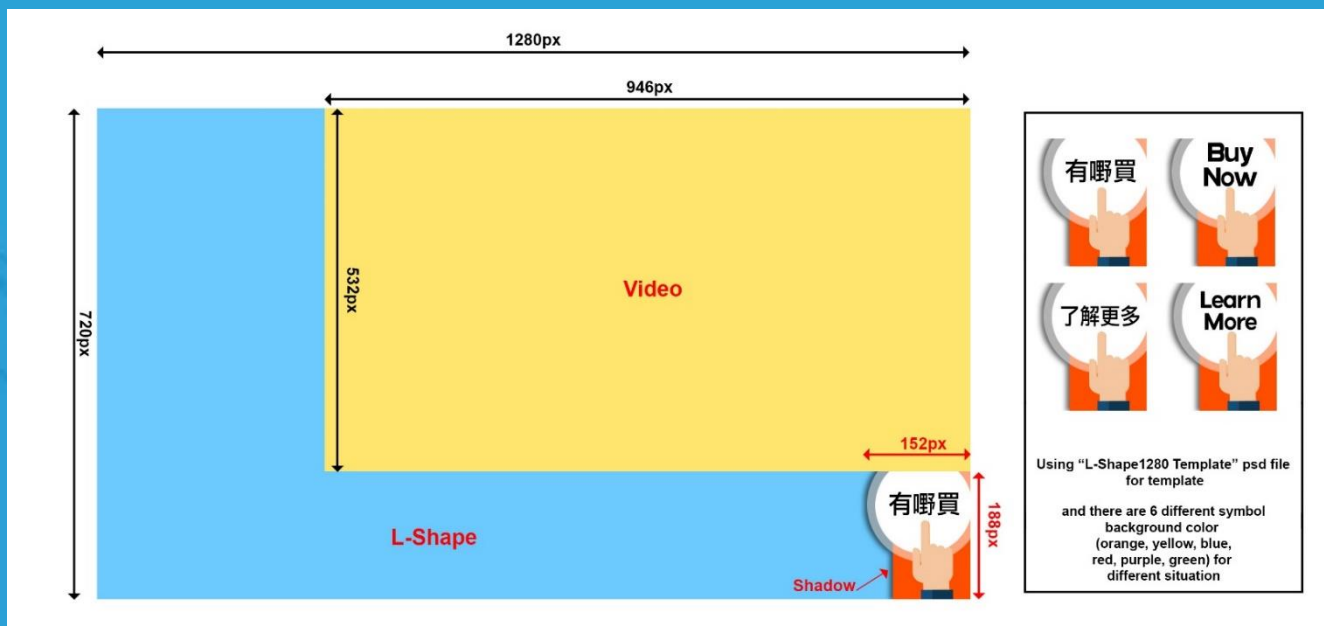

L-Shape Banner

Deliverables

Ad formats	Material
L-Shape Banner	Image

Materials	File Type	Dimensions	Max File Size
Image*	PNG	1280x720	700 KB

*The Image support transparency

Guideline of L-Shape with symbol

myTVSUPER will provide the PSD or AI background with the “L-shape-symbol”, advertiser should include the symbol on creative fixed position.

Click [here](#) to download the template of L-shape banner in PSD file

Specifications

Video Area	946x532 px, should keep 100% transparent
Audio	No Audio is permitted
L-shape symbol	152x188 px
3rd party Ad serving	NOT Allowed
Submission Deadline	All ads must be submitted at least 5 working days prior to campaign launch.
Click-through URL	Allowed
User Experience	Display L-Shape Banner for 10 seconds User can User clicks on screen and direct to client's mobile site for details when L-shape banner is delivering
Other Notes	No additional progressive downloads allowed