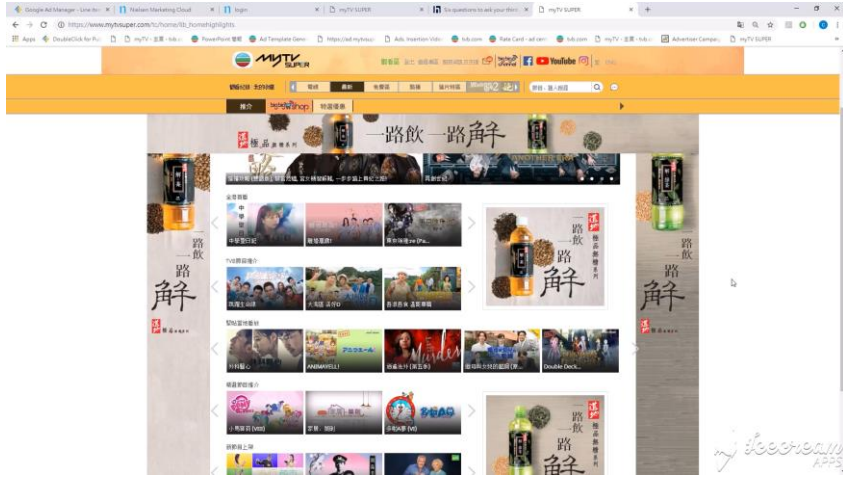

New Website Display Format – Homepage Domination

Providing an exclusive format in impactful way for deliver advertising message

Package Cost:
HK\$90,000 (Gross) per week

Estimate Performance
Weekly UPB : above 200,000
Weekly PV : above 450,000

Available Platform:
myTV SUPER Web Homepage

- Only ONE advertiser will be accepted on this position in same period of time

SPECIAL INTRODUCTORY RATE :
HK\$54,000 NETT per week

Deliverables:

Ad formats	Dimensions	Max File size
Super banner	975x100	50KB
Sky scraper (Left)	160x600	50KB
Sky scraper (Right)	160x600	50KB
LREC (Top)	300x250	40KB
LREC (Bottom)	300x250	40KB
Background for Skyscraper (Left)	160x1240	70KB
Background for Skyscraper (Right)	160x1240	70KB
Background for Super banner	1400x100	80KB