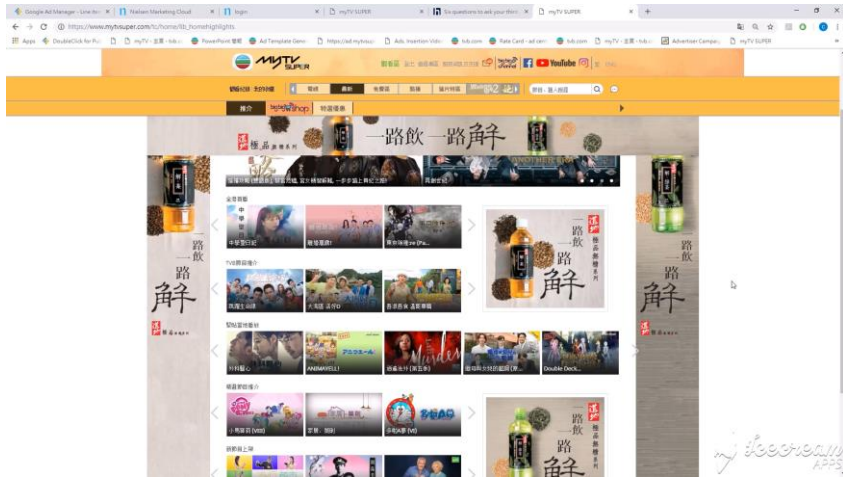

New Website Display Format – Homepage Domination

Providing an exclusive format in impactful way for deliver advertising message

Package Cost:
HK\$90,000 (Gross) per week

Estimate Performance
Weekly UPB : above 200,000
Weekly PV : above 450,000

Available Platform:
myTV SUPER Web Homepage

- Only ONE advertiser will be accepted on this position in same period of time

SPECIAL INTRODUCTORY RATE :
HK\$54,000 NETT per week

Deliverables:

Ad formats	Dimensions	Max File size
Super banner	975x100	50KB
Sky scraper (Left)	160x600	50KB
Sky scraper (Right)	160x600	50KB
LREC (Top)	300x250	40KB
LREC (Bottom)	300x250	40KB
Background for Skyscraper (Left)	160x1240	70KB
Background for Skyscraper (Right)	160x1240	70KB
Background for Super banner	1400x100	80KB