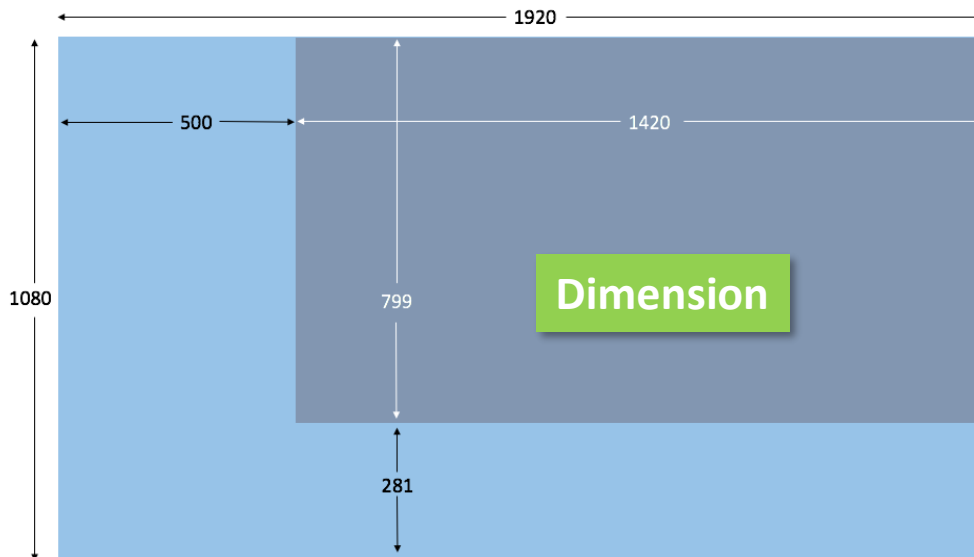

# New Mobile Display Formats ~Mobile L-Shape Banner~

CPM HK\$35 (Gross)  
Ad Display Duration : 10-sec

- It happens on 5 minutes after every AD-Break end
- Apply to all free TVB Channels (i.e. 81 to 85 except 84) thematic channel (86-94 & 200 & 700, except 95, 96, 97, 98) + VOD programmes