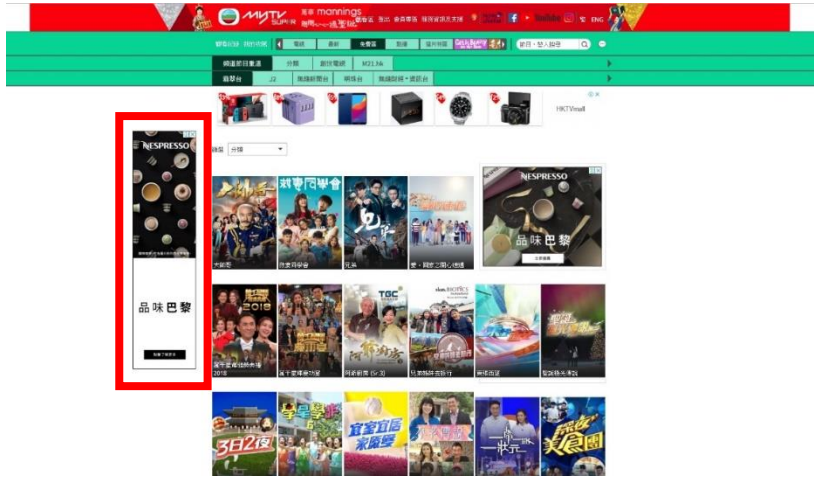

New Website Display Format – Skyscraper

myTV SUPER Web

TVB news Web

TVB.com Web

Rate Card Rate: CPM HK\$45 (Gross)

SPECIAL INTRODUCTORY RATE
CPM:HK\$30 NETT

Available Platform:
myTV SUPER Web + TVB News Web +
TVB.com Web

Ad Spec:

Dimension:(W) 160 x (H) 600 pixels

File format: Image (JPG)

Max File Size: 50KB

Remarks:

1. **Material pre-approval is requested and material must be submitted 3 working days before campaign launch.**
2. All bookings are non-cancellable and in 1st come 1st serve basis
3. Special filtering is available on request and negotiable, please contact our sales department for details
4. Acceptance of bookings shall be at the entire discretion of myTV SUPER
5. Above offers and bookings shall, upon acceptancy by myTV SUPER, be subject to the General Terms and Conditions of Rate Card: myTV SUPER 20202