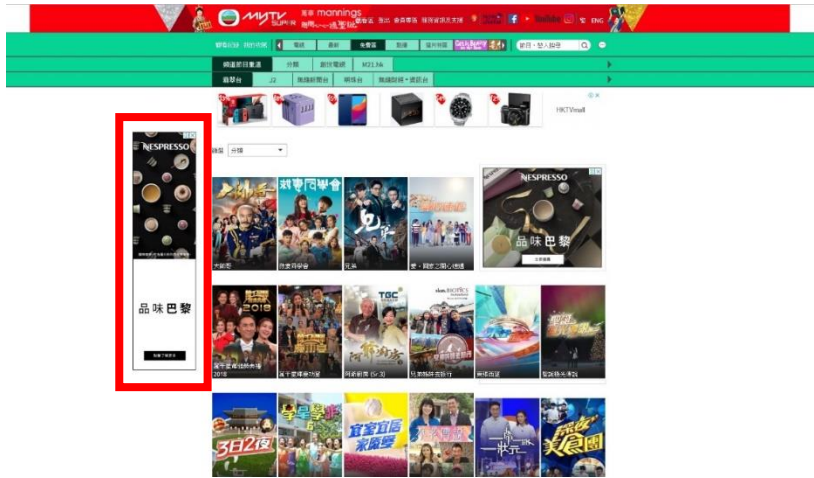

New Website Display Format – Skyscraper

myTV SUPER Web

TVB news Web

TVB.com Web

Rate Card Rate: CPM HK\$45 (Gross)

SPECIAL INTRODUCTORY RATE
CPM:HK\$30 NETT

Ad Spec:

Dimension:(W) 160 x (H) 600 pixels