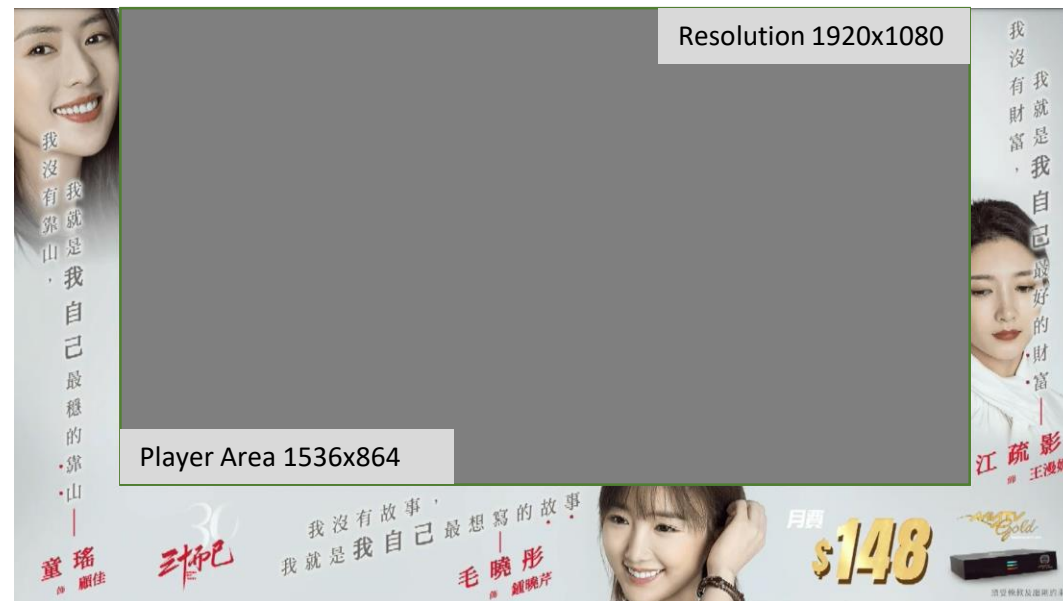

Set-Top-Box Display Format – U-Shape Wallpaper

Creating new ways for advertisers to reach their target audiences

CPM HK\$35 (Gross)
Ad Display Duration : 15-sec

- It happens on 5 minutes after every AD-Break end
- Apply to all free TVB Channels (i.e. 81 to 85 except 84) thematic channel (86-94 & 200 & 700, except 97, 98) + VOD programmes